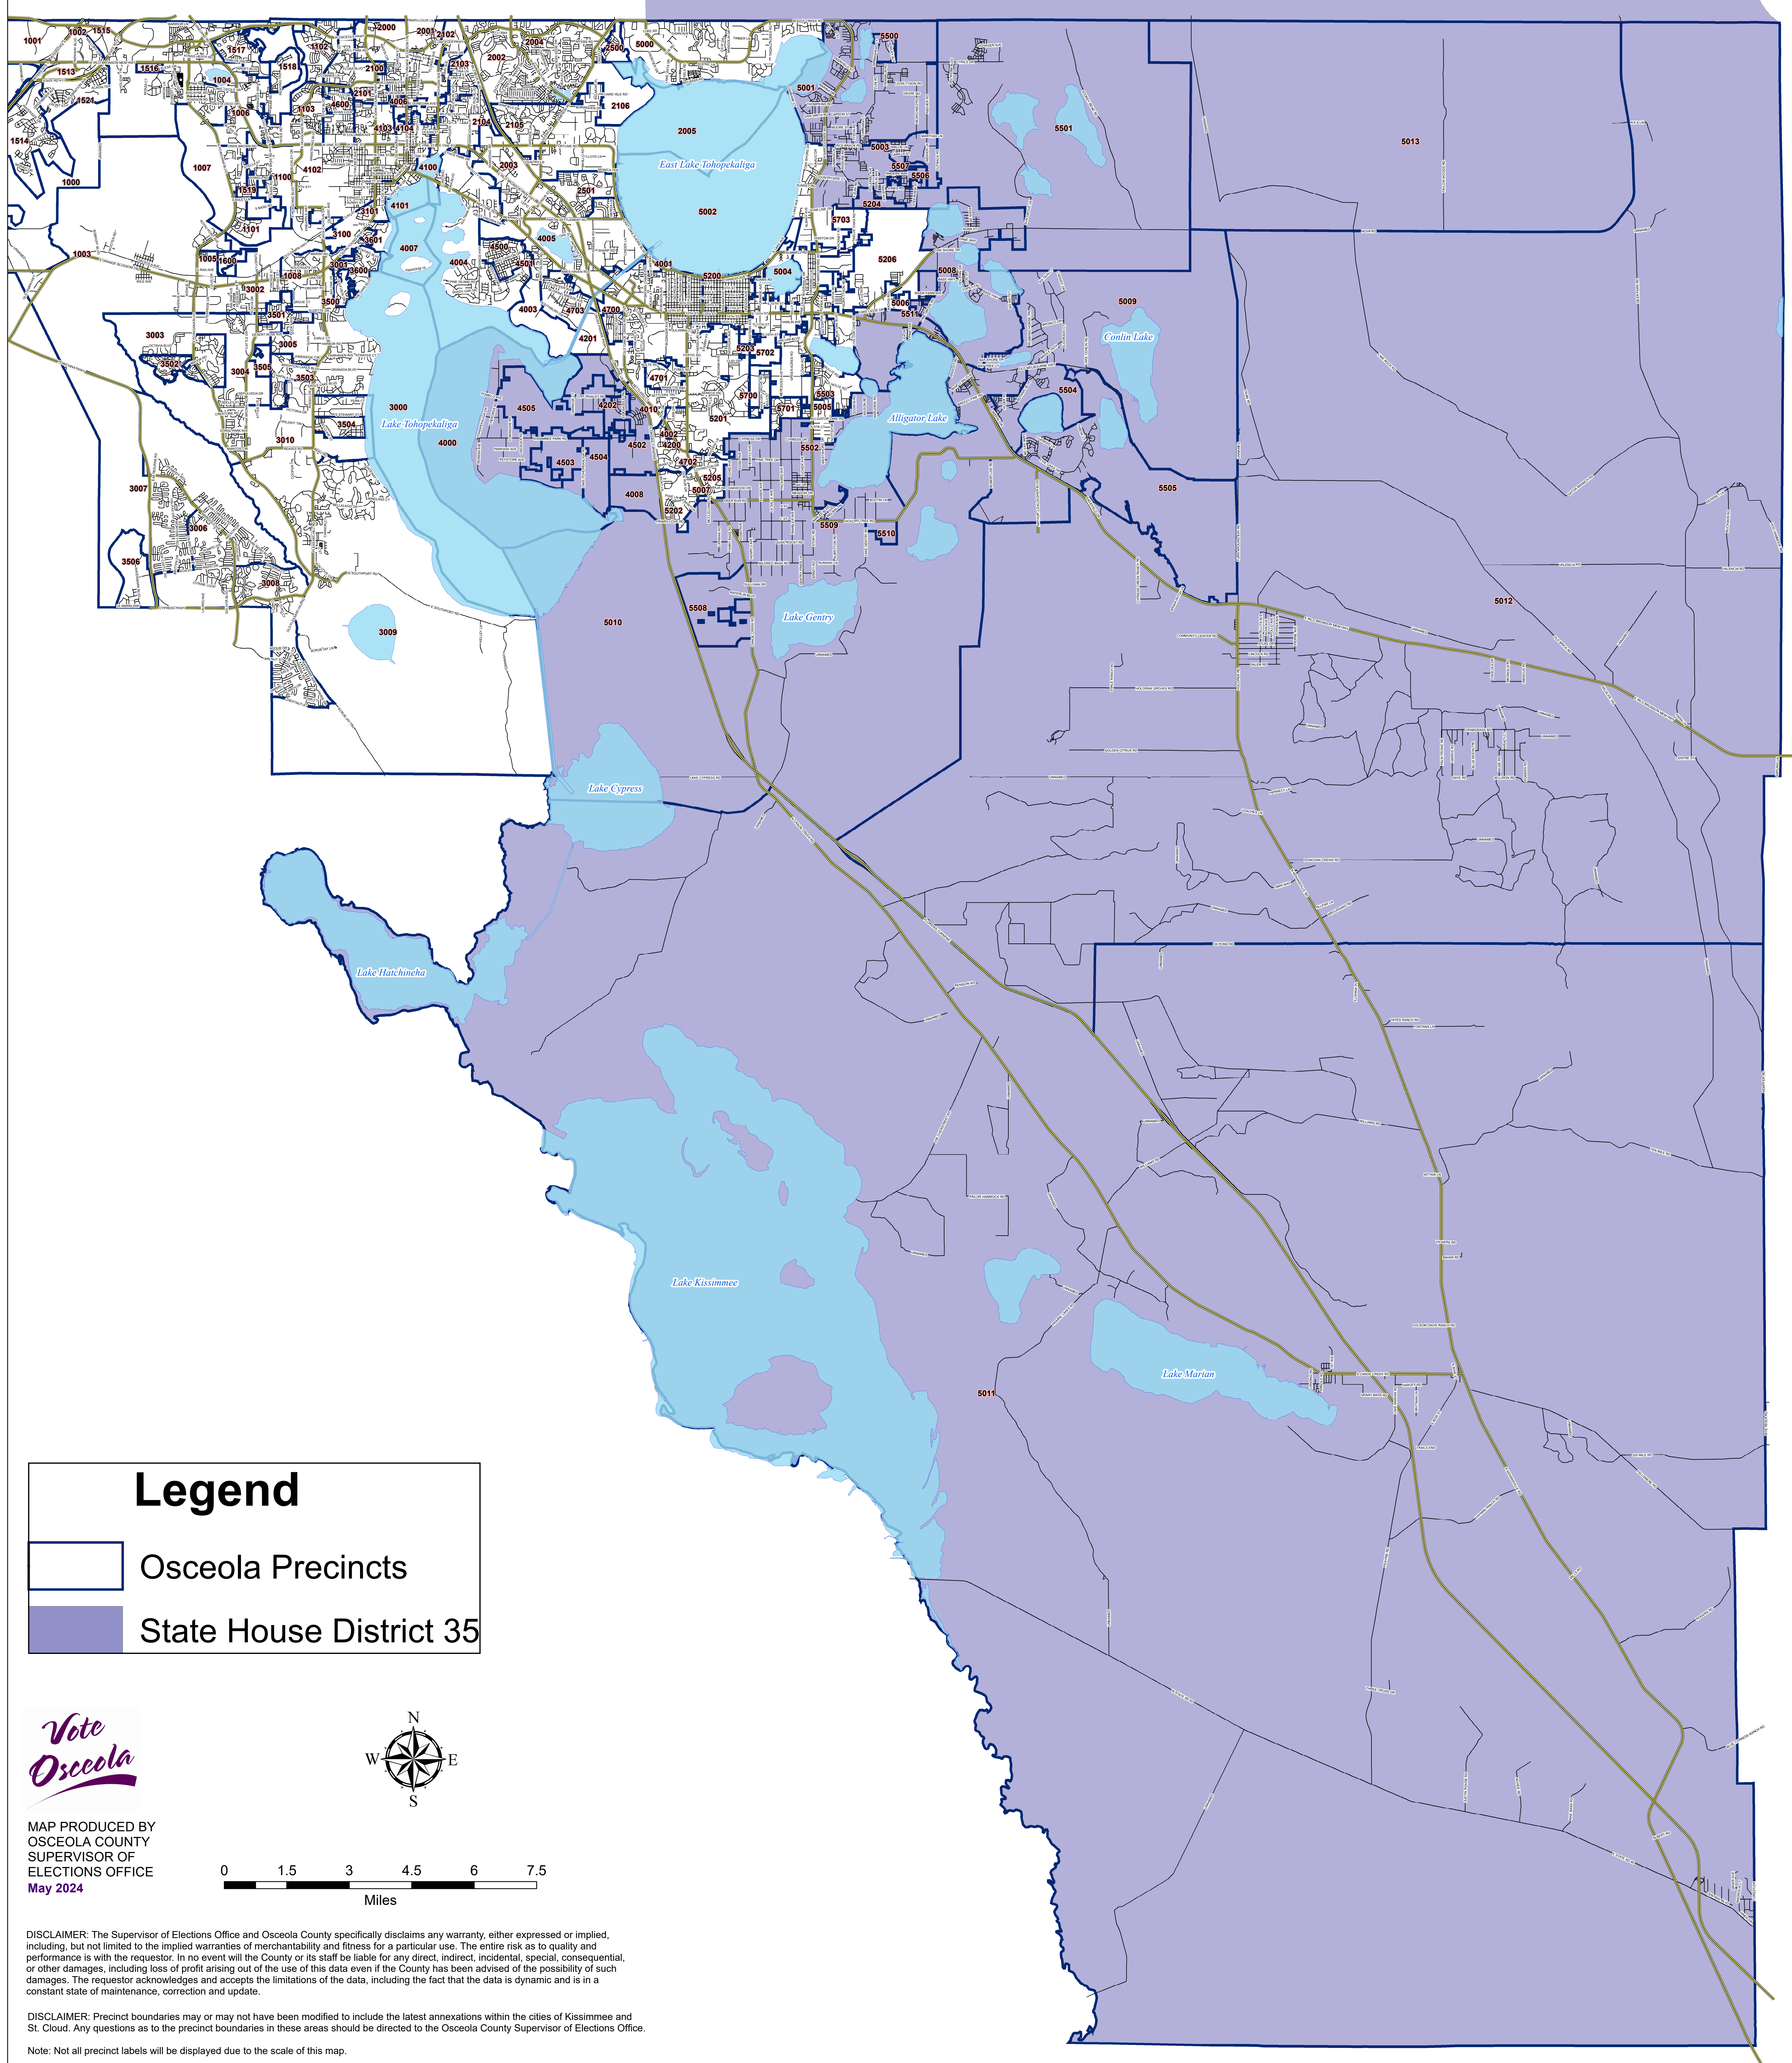

Osceola County Voting Precincts

Legend

- Osceola Precincts
- State House District 35

MAP PRODUCED BY
OSCEOLA COUNTY
SUPERVISOR OF
ELECTIONS OFFICE
May 2024