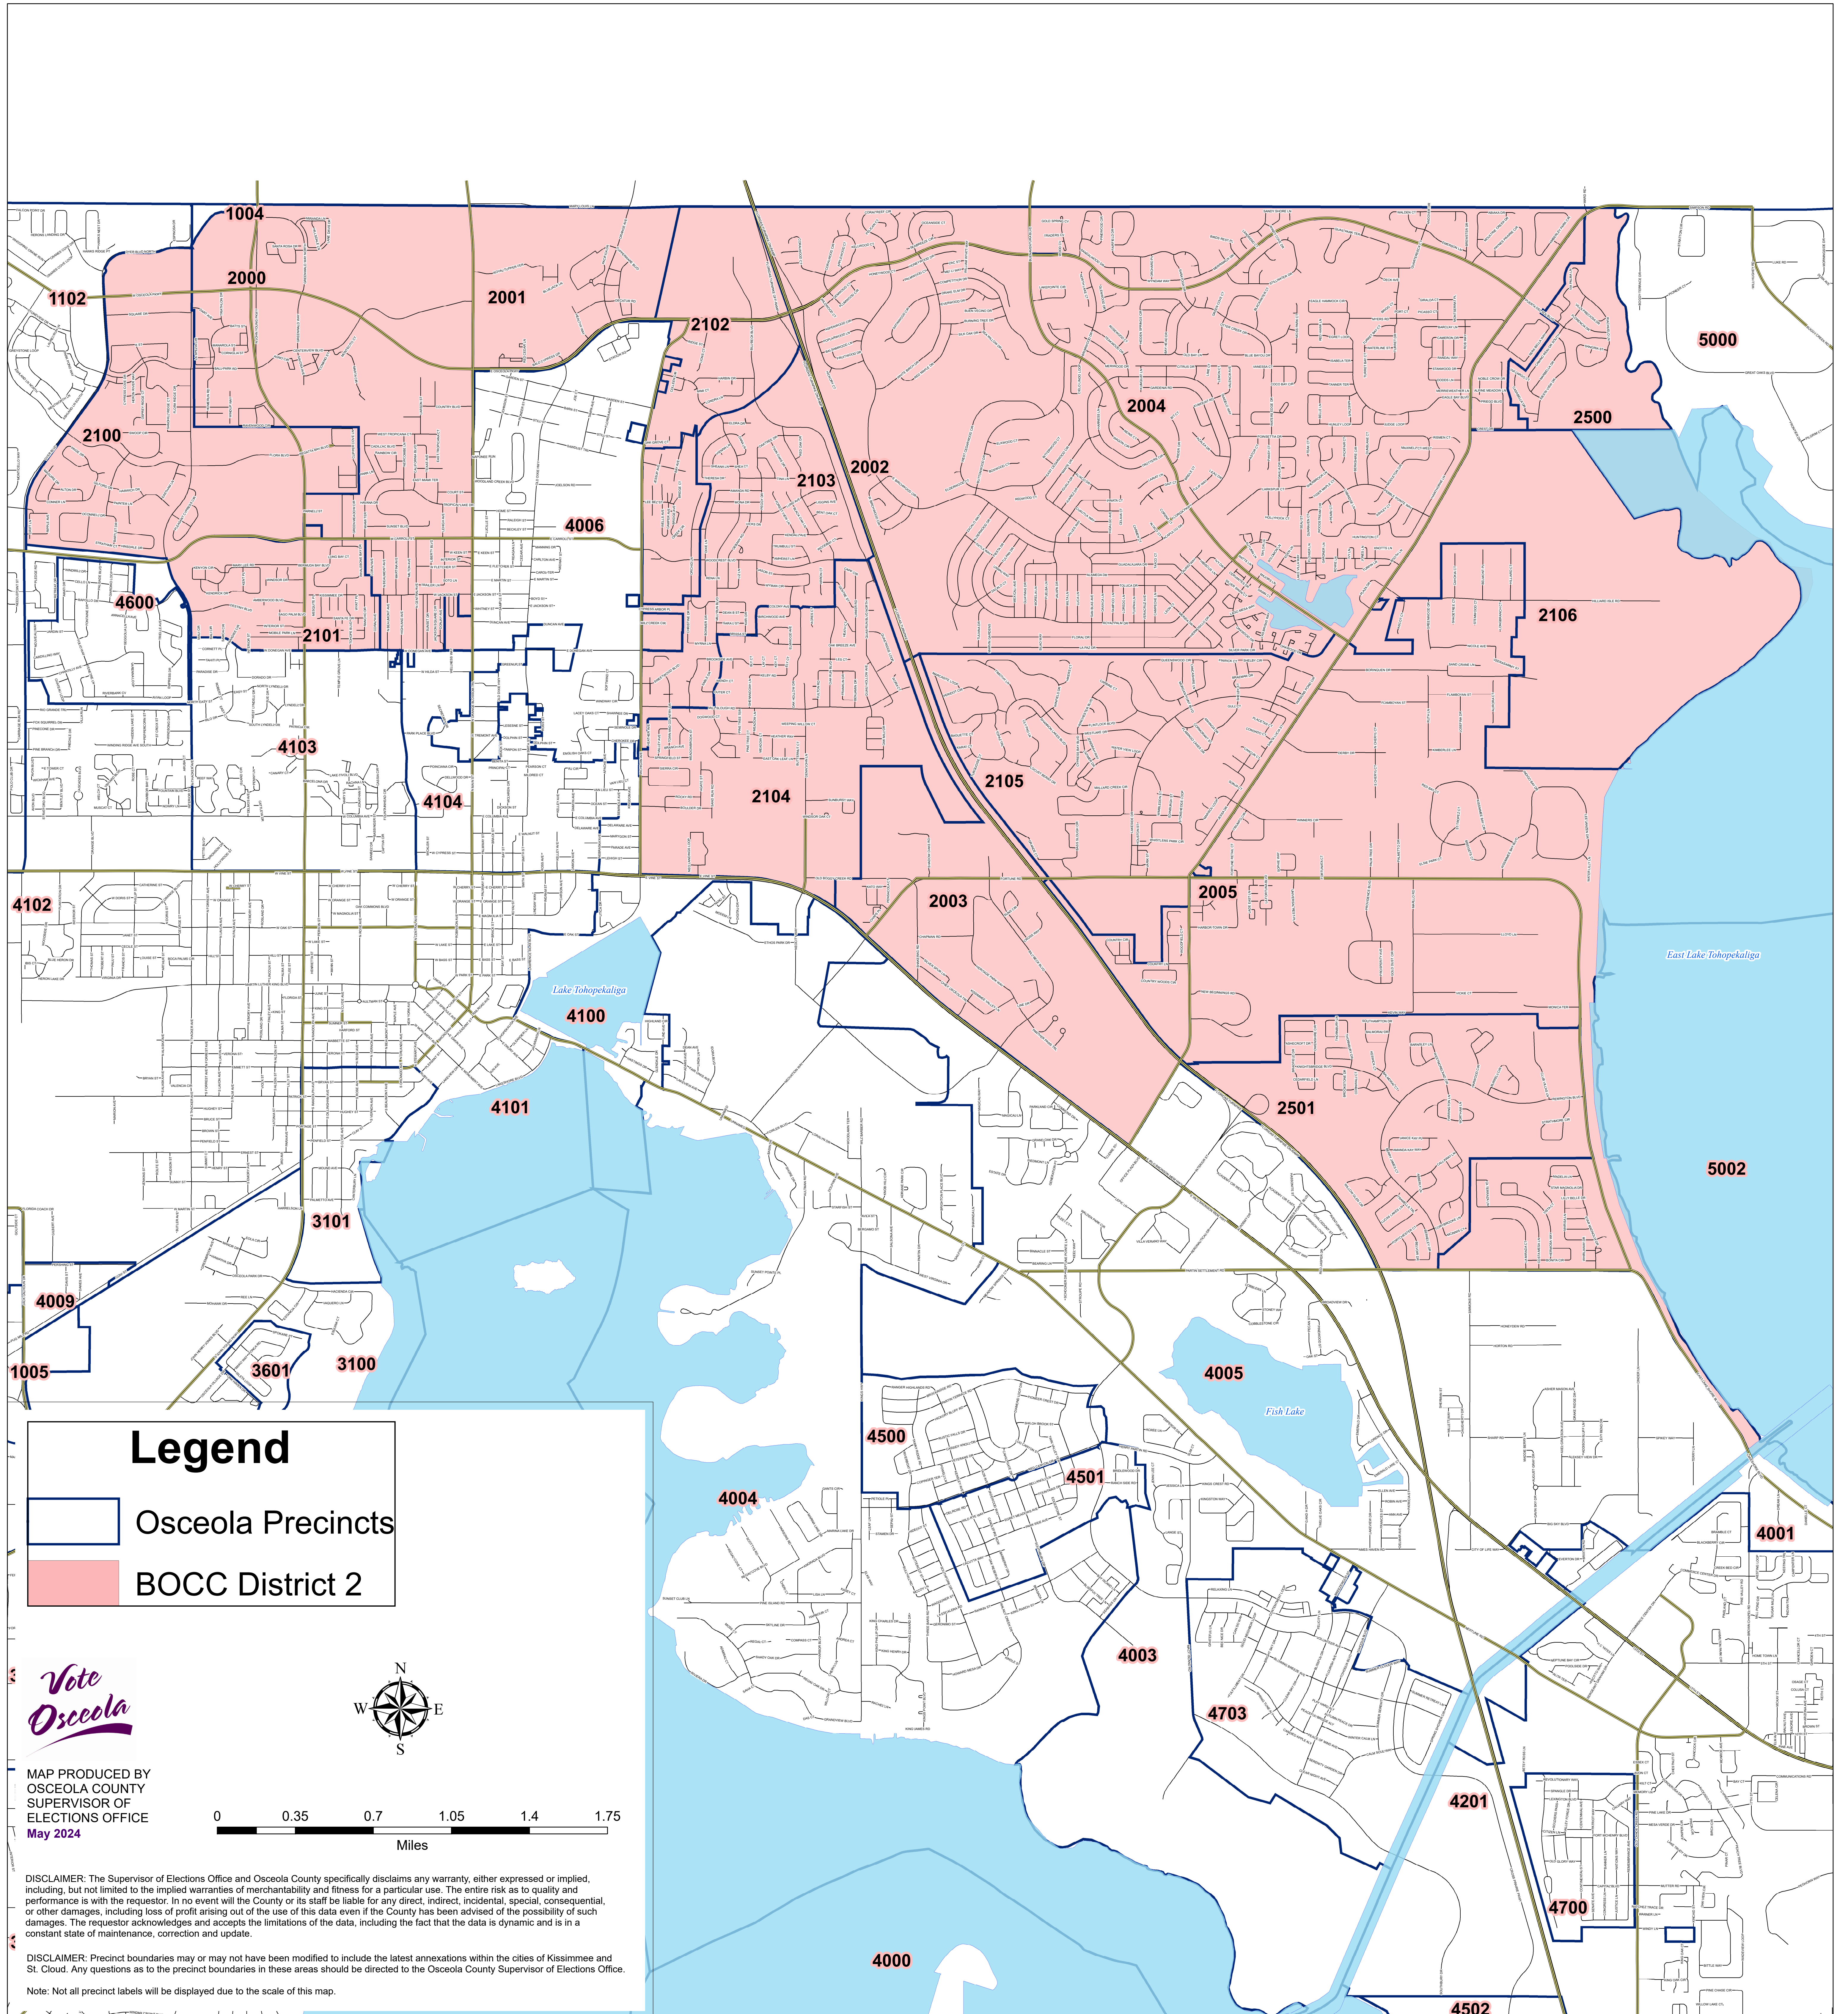

Osceola County Voting Precincts

Legend

- Osceola Precincts
- BOCC District 2

MAP PRODUCED BY
OSCEOLA COUNTY
SUPERVISOR OF
ELECTIONS OFFICE
May 2024

Note: Not all precinct labels will be displayed due to the scale of this map.