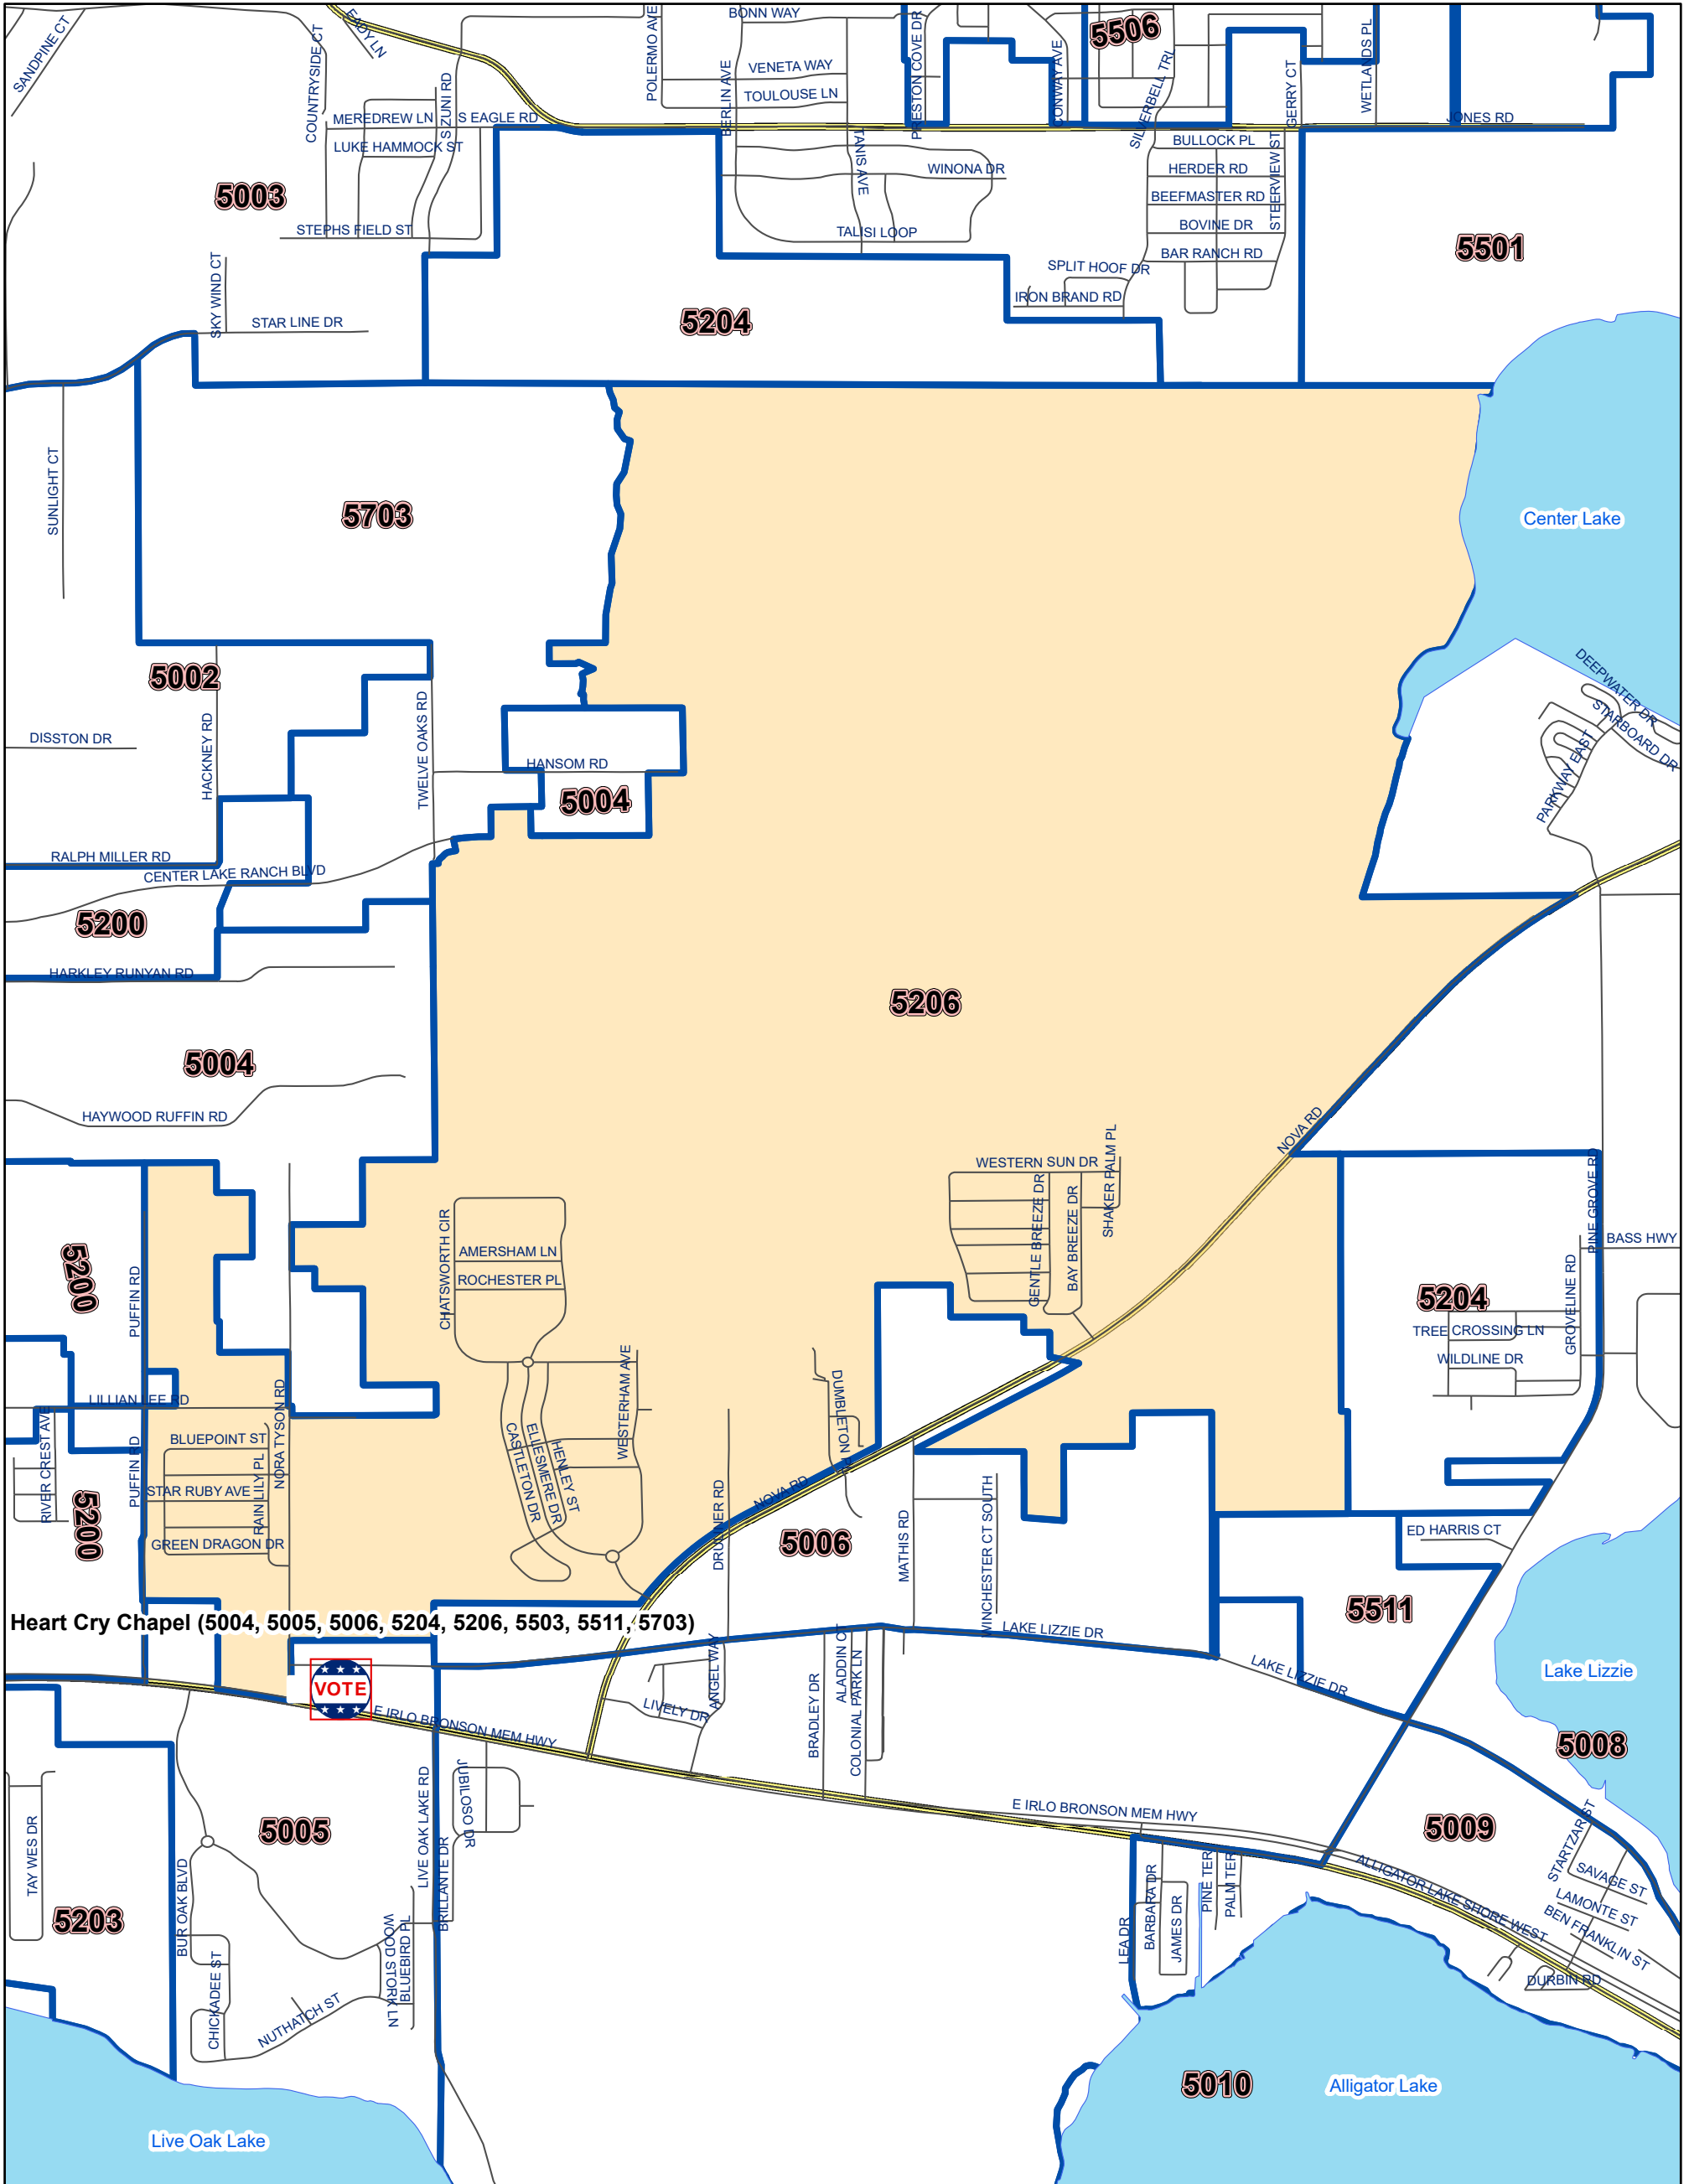

Osceola County Voting Precinct 5206

POLLING LOCATION NOT SHOWN WITHIN THE BOUNDARY OF THIS PRECINCT

MAP PRODUCED BY
THE OSCEOLA COUNTY
SUPERVISOR OF
ELECTIONS OFFICE.

Polling Location:
Heartcry Chapel
5225 E. Irlo Bronson Memorial Hwy.
St. Cloud, FL 34771

DISCLAIMER: Precinct boundaries may not have been modified to include the latest annexations within the cities of Kissimmee and St. Cloud. Any questions as to the precinct boundaries in these areas should be directed to the Osceola County Supervisor of Elections Office.