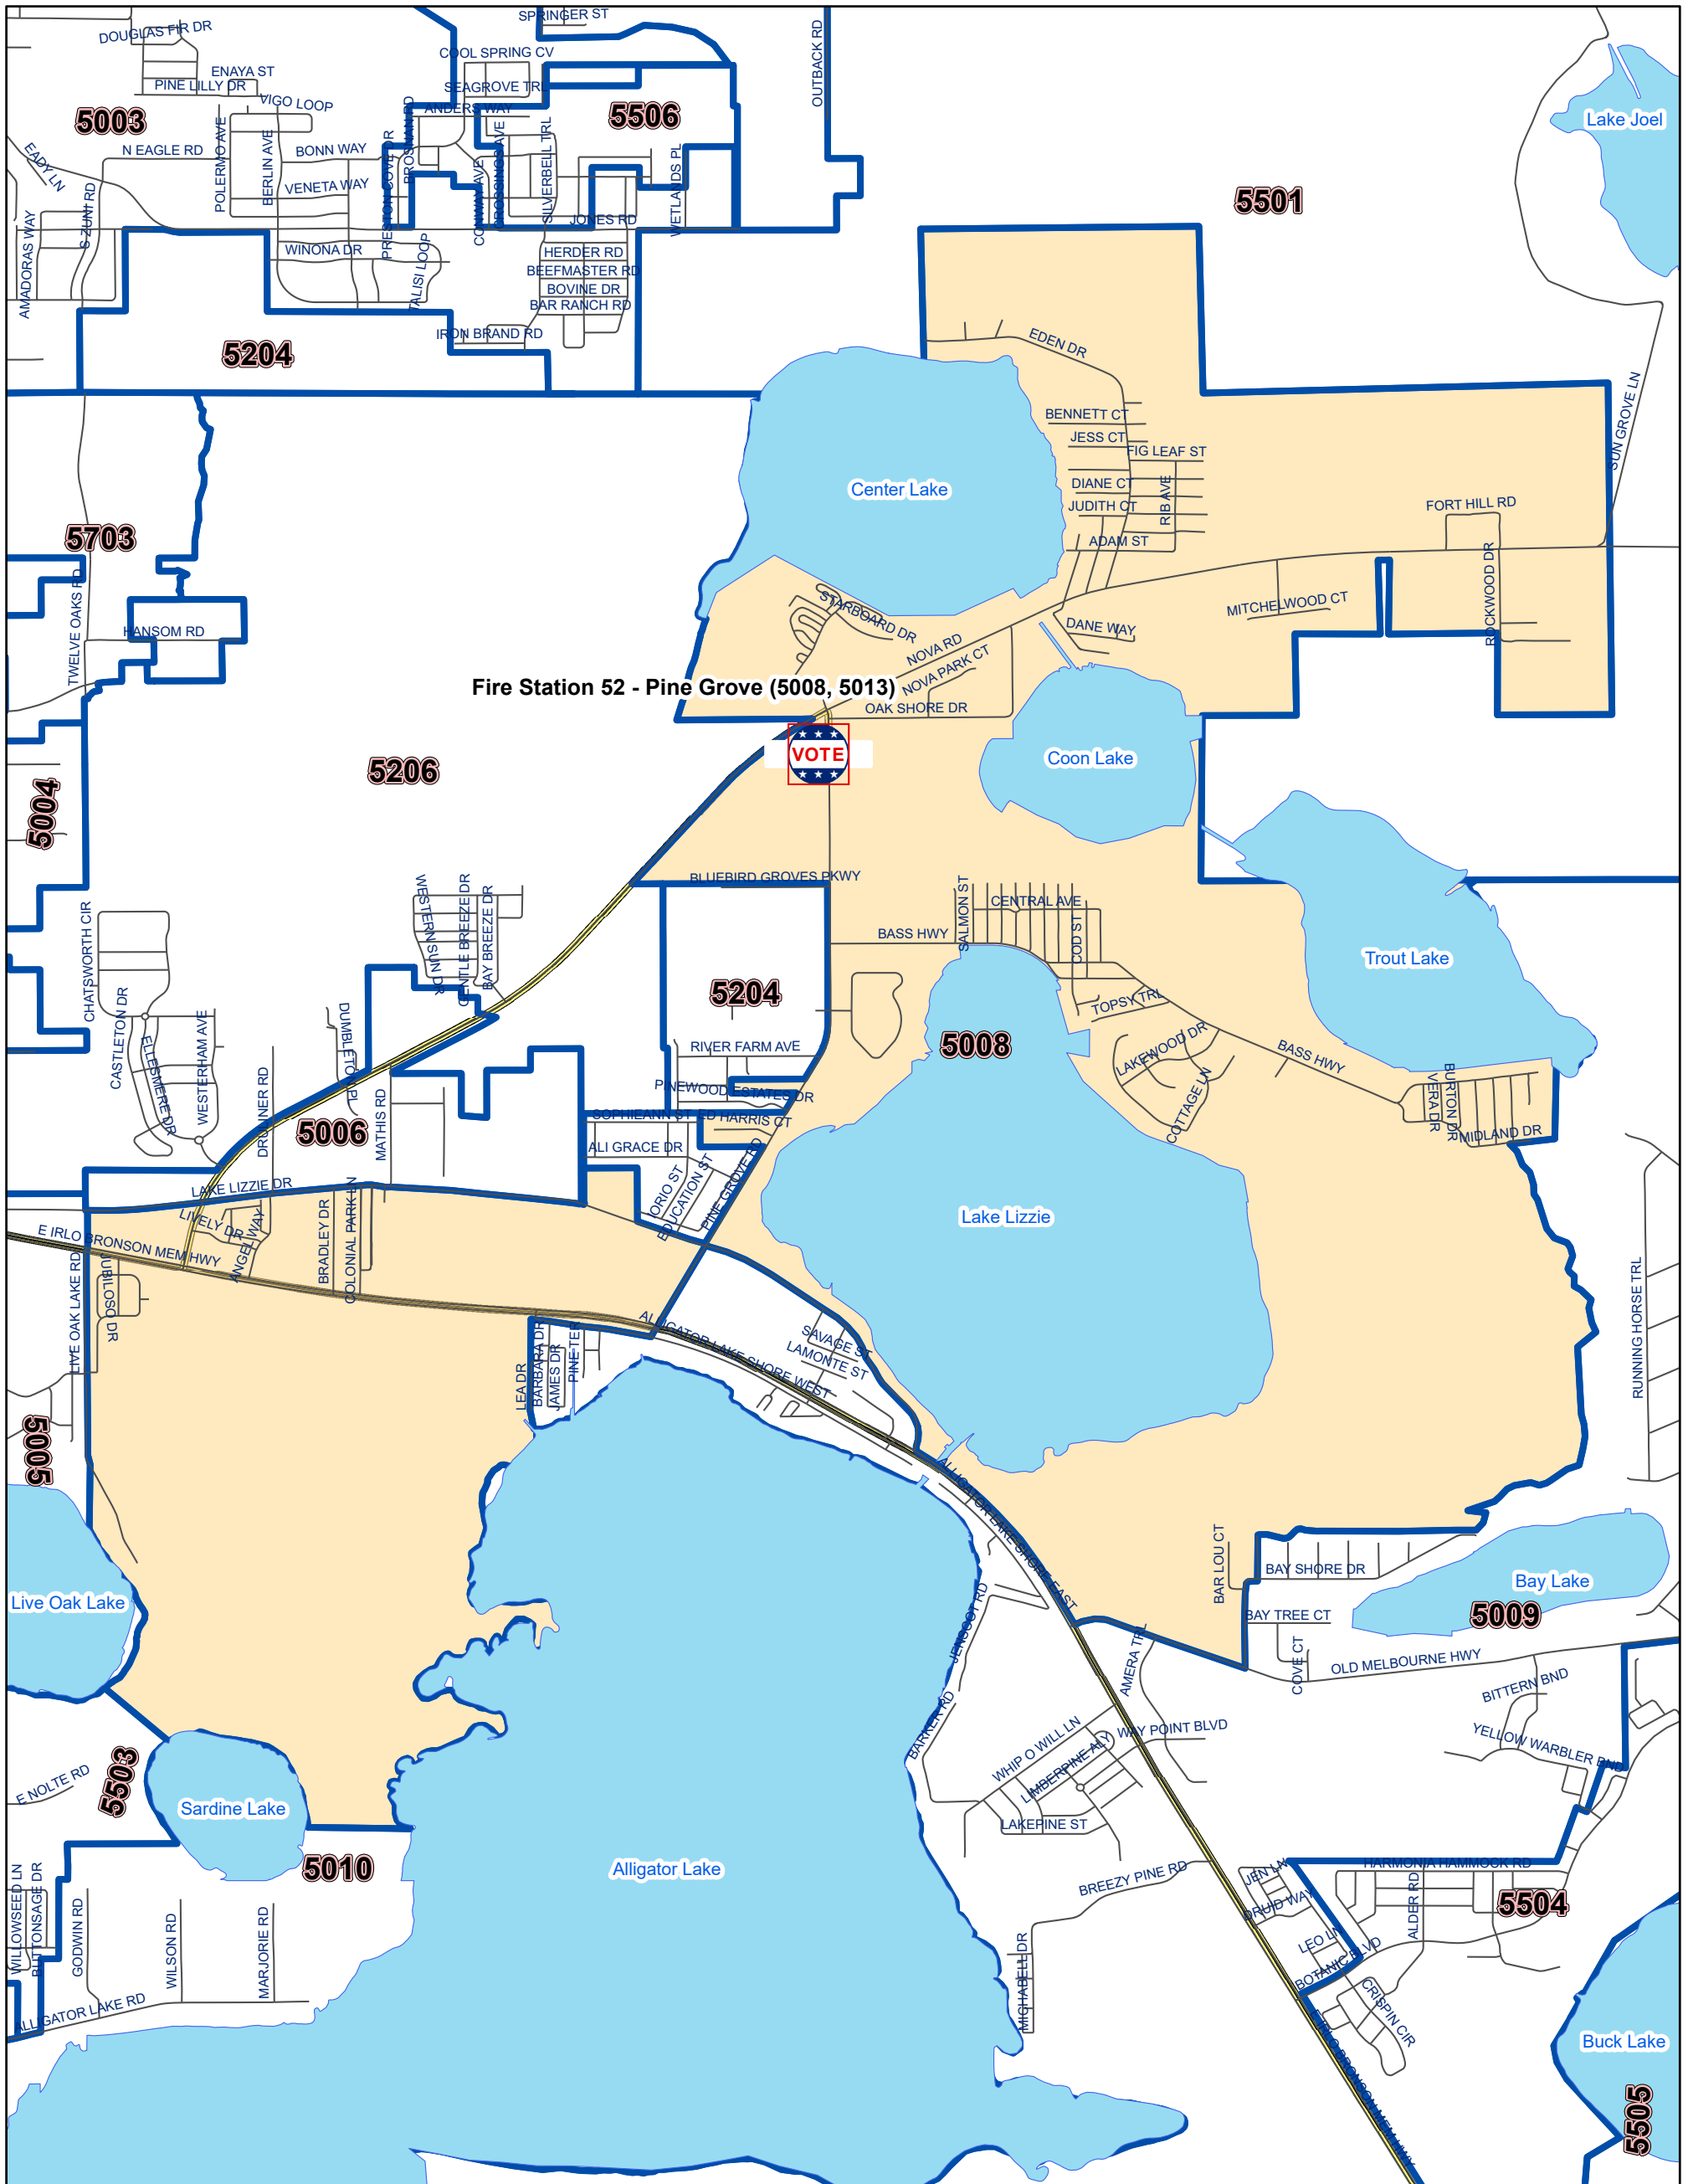

# Osceola County Voting Precinct 5008

May 2024

MAP PRODUCED BY  
THE OSCEOLA COUNTY  
SUPERVISOR OF  
ELECTIONS OFFICE.

**Polling Location:**  
**Fire Station 52 - Pine Grove**  
**1420 Pine Grove Rd.**  
**St. Cloud, FL 34771**

DISCLAIMER: Precinct boundaries may not have been modified to include the latest annexations within the cities of Kissimmee and St. Cloud. Any questions as to the precinct boundaries in these areas should be directed to the Osceola County Supervisor of Elections Office.