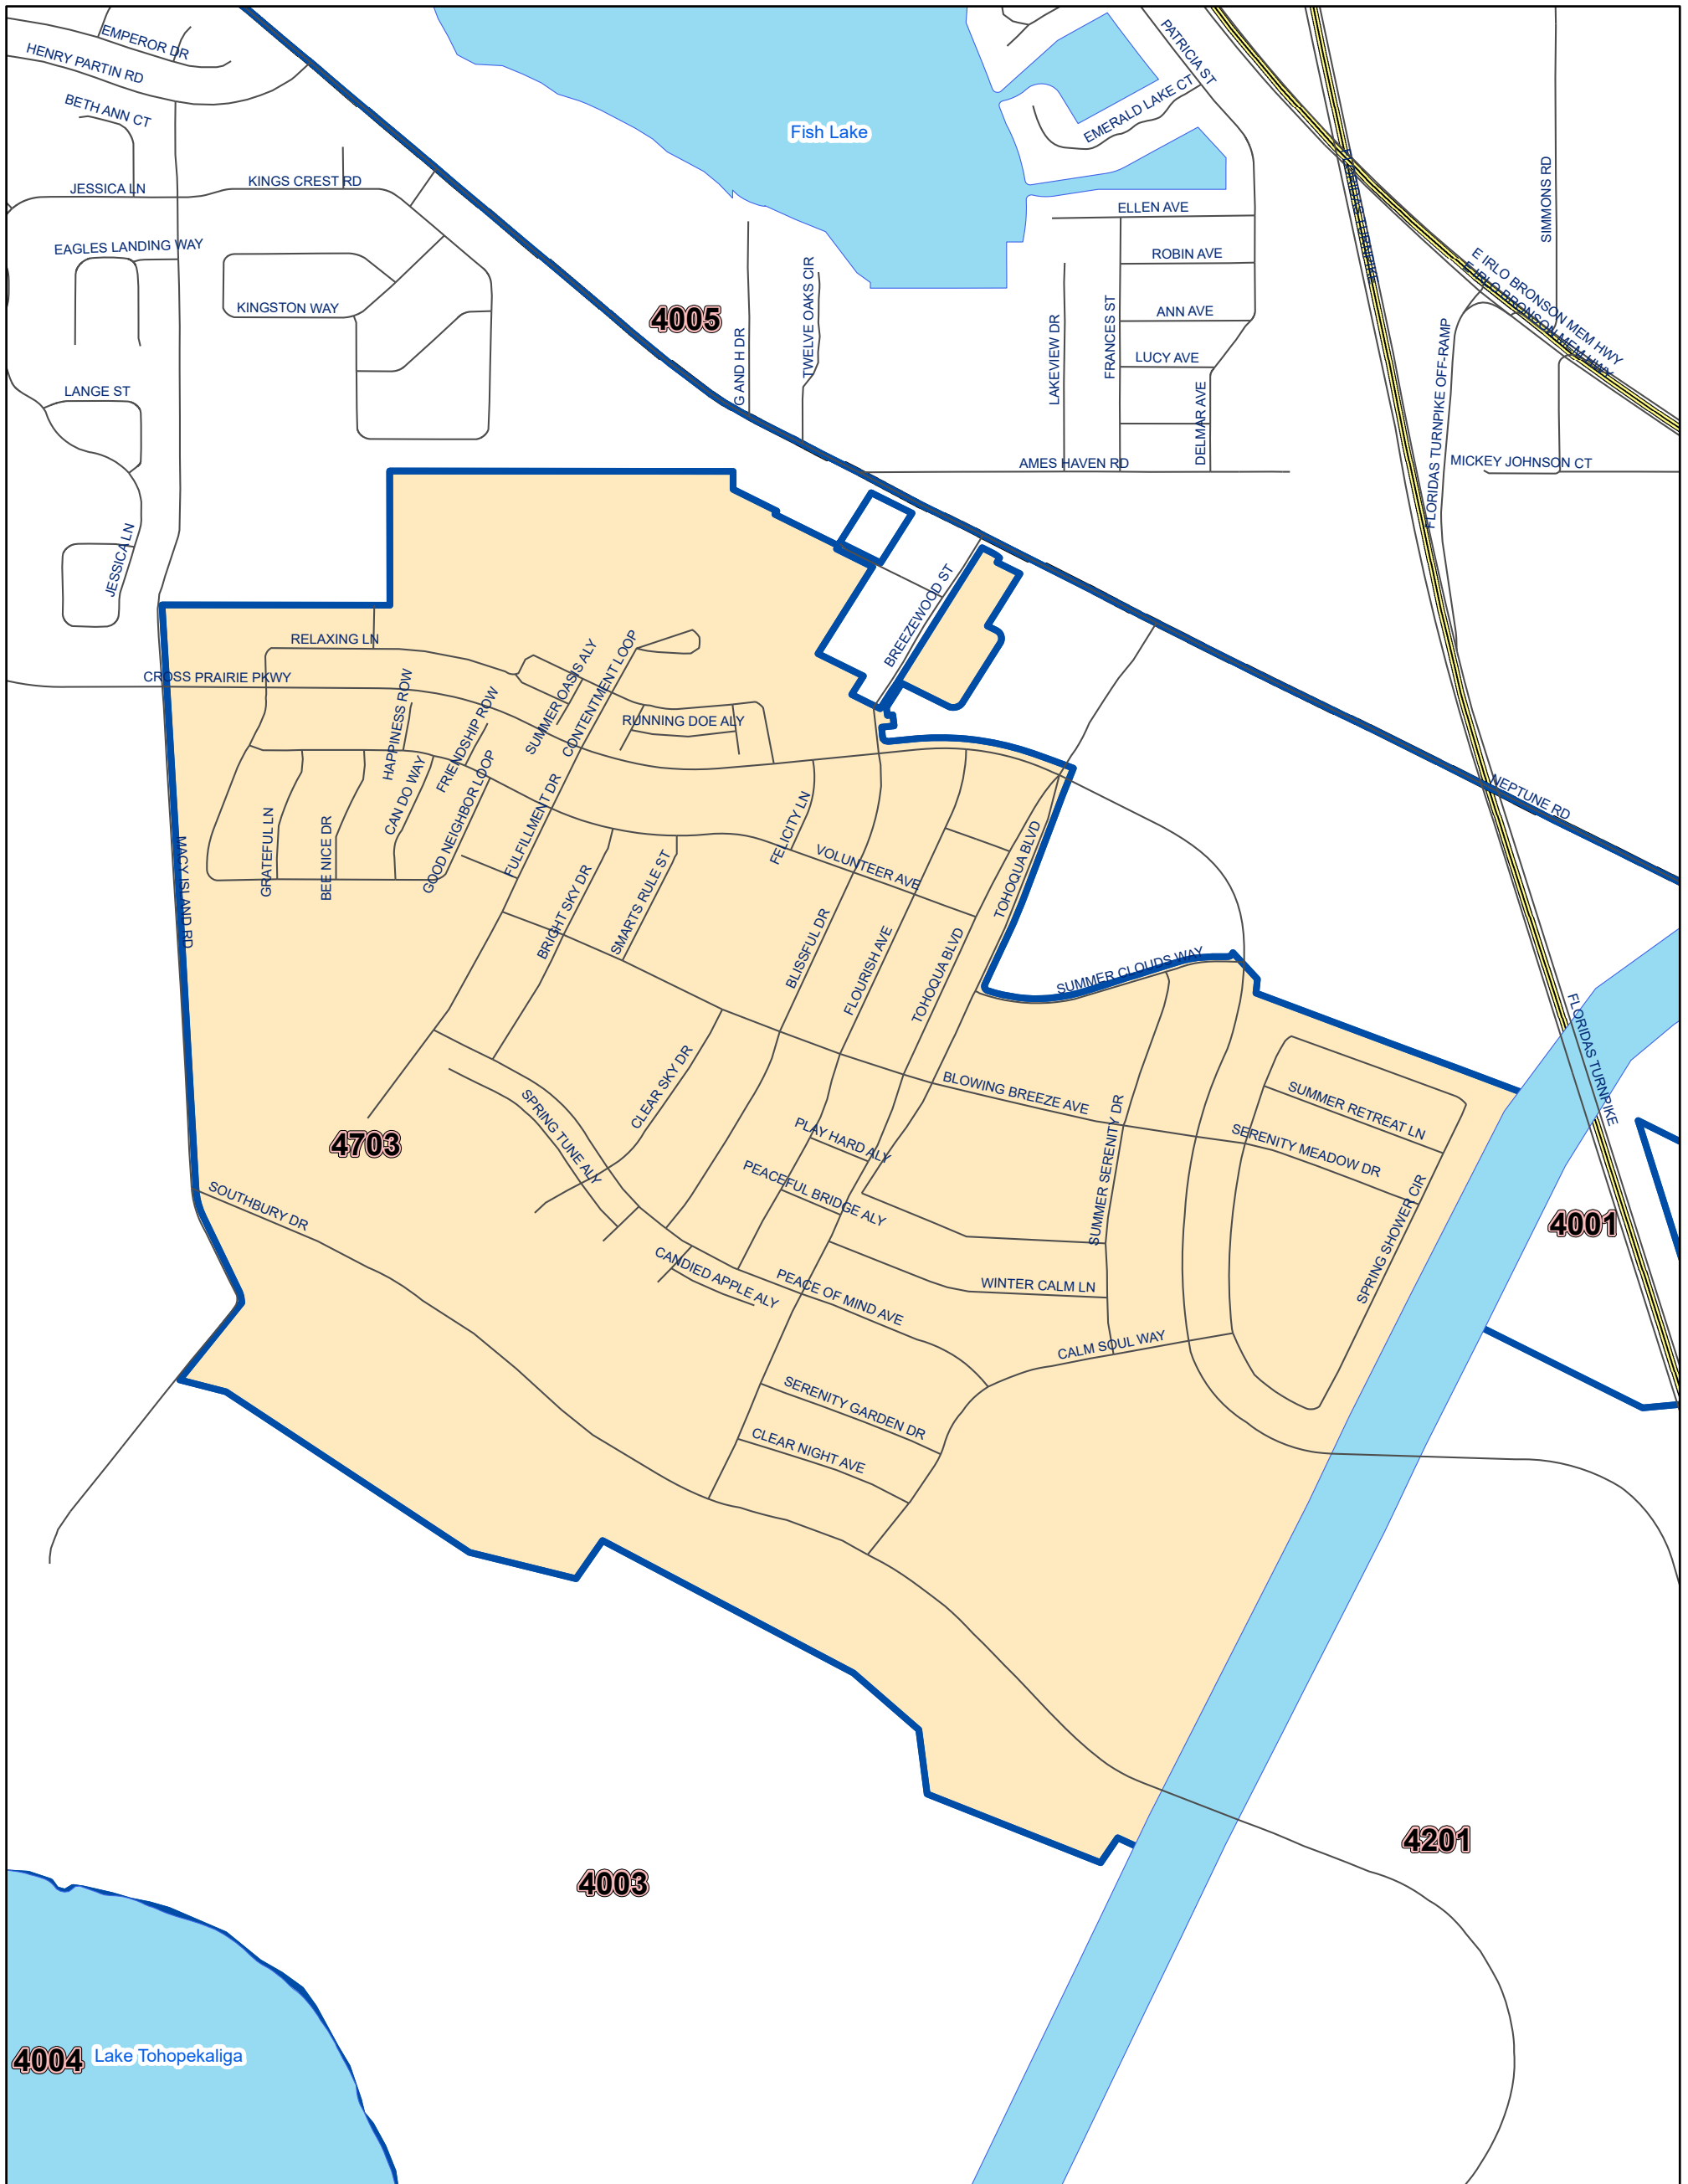

Osceola County Voting Precinct 4703

POLLING LOCATION NOT SHOWN WITHIN THE BOUNDARY OF THIS PRECINCT

MAP PRODUCED BY
THE OSCEOLA COUNTY
SUPERVISOR OF
ELECTIONS OFFICE.

Polling Location:
Kindred Heritage Park
1450 Diamond Loop Dr.
Kissimmee, FL 34744

DISCLAIMER: Precinct boundaries may not have been modified to include the latest annexations within the cities of Kissimmee and St. Cloud. Any questions as to the precinct boundaries in these areas should be directed to the Osceola County Supervisor of Elections Office.