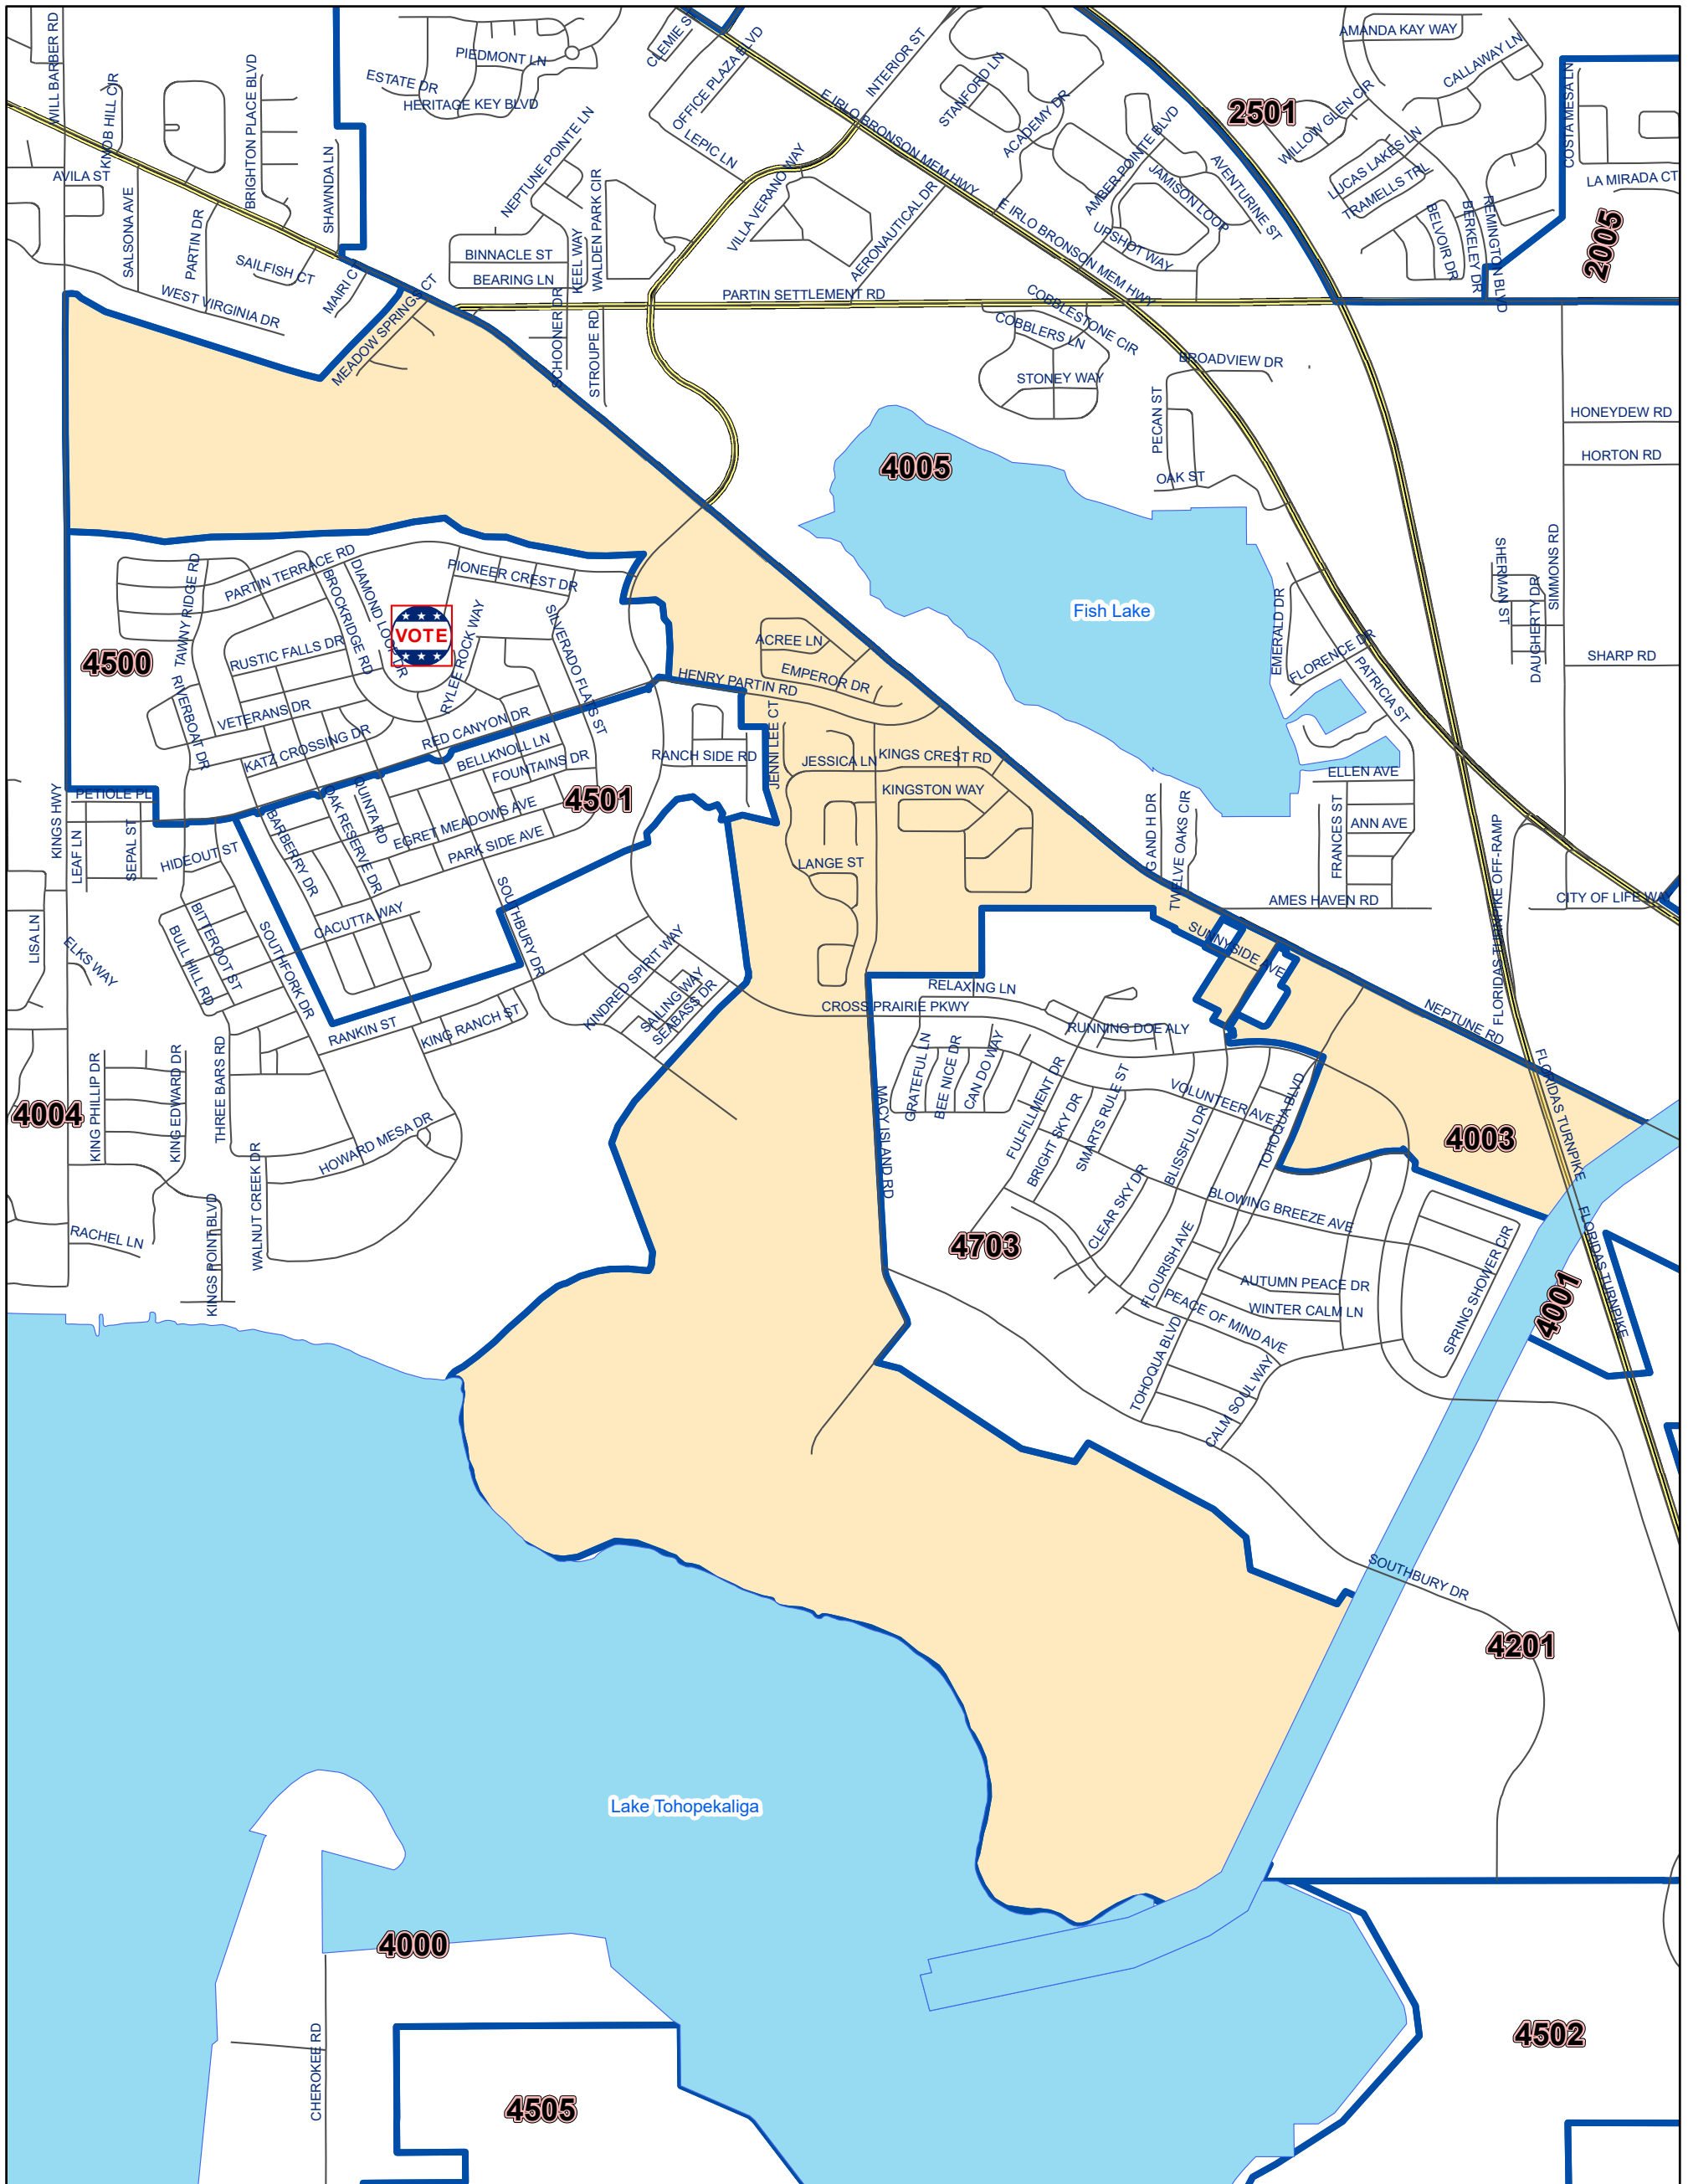

# Osceola County Voting Precinct 4003

POLLING LOCATION NOT SHOWN WITHIN THE BOUNDARY OF THIS PRECINCT

MAP PRODUCED BY  
THE OSCEOLA COUNTY  
SUPERVISOR OF  
ELECTIONS OFFICE.

**Polling Location:**  
**Kindred Heritage Park**  
**1450 Diamond Loop Dr.**  
**Kissimmee, FL 34744**

DISCLAIMER: Precinct boundaries may not have been modified to include the latest annexations within the cities of Kissimmee and St. Cloud. Any questions as to the precinct boundaries in these areas should be directed to the Osceola County Supervisor of Elections Office.