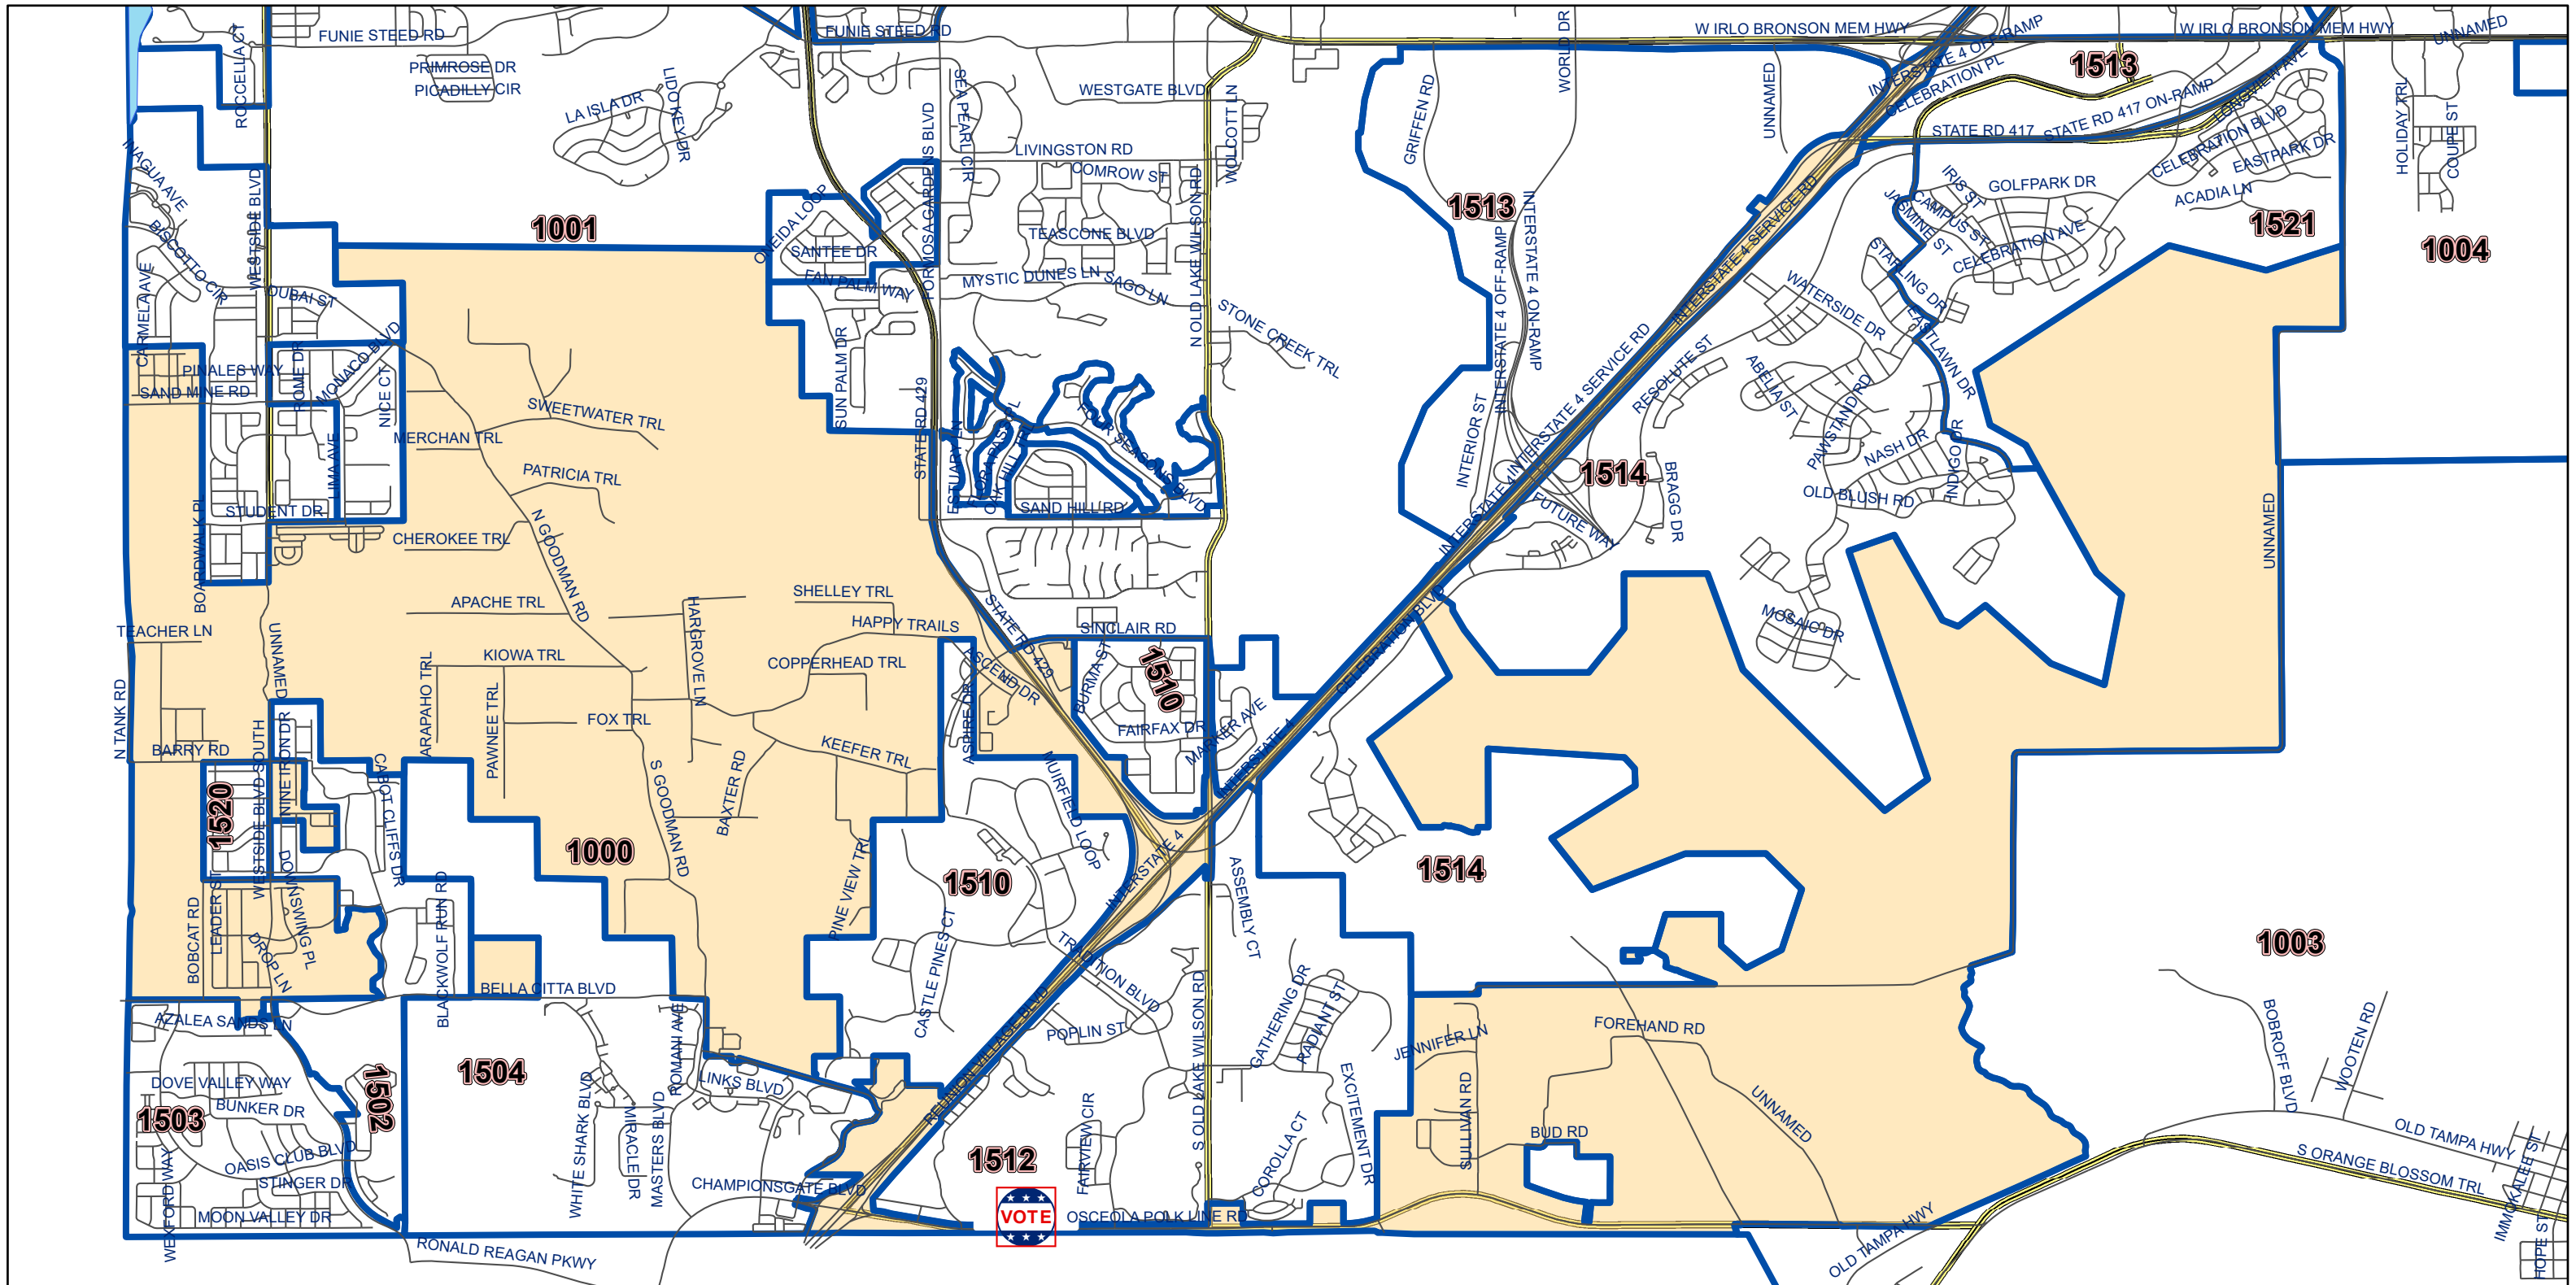

Osceola County Voting Precinct 1000

POLLING LOCATION NOT SHOWN WITHIN THE BOUNDARY OF THIS PRECINCT

MAP PRODUCED BY THE OSCEOLA COUNTY SUPERVISOR OF ELECTIONS OFFICE.

Polling Location:
Fire Station 73 - Reunion
7855 Osceola Polk Line Rd.
Davenport, FL 33896

DISCLAIMER: Precinct boundaries may not have been modified to include the latest annexations within the cities of Kissimmee and St. Cloud. Any questions as to the precinct boundaries in these areas should be directed to the Osceola County Supervisor of Elections Office.